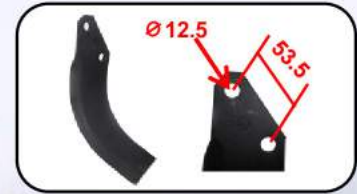

ROTARY TILLER

SIAM IMPLEMENT CO.,LTD.

Model. SPA 185/85

• Imported C shape blade
With 6 mm. thickness from Spain

• Imported gearbox from Italy • PTO driveshaft from Italy • Roller chain 24 B (DIN8187) from Germany

Specifications			Models					
			SPA145/65	SPA165/70	SPA185/85	SPA200/90	SPA195/90	
Tractor (HP)			24-30	30-40	40-52	50-60	45-52	
Dimension	Total length	mm.	960	1060	1060	1060	1260	
	Total width	mm.	1620	1820	2030	2130	2130	
	Total height	mm.	900	1000	1000	1000	1140	
	Total weight	kgs.	226	287	351	360	374	
Approx. working width			mm.	1450	1650	1850	2000	1950
Blade			C type 6 mm.					
No. of blade			21 L / 21 R	24 L / 24 R	27 L / 27 R	30 L / 30 R	27 L / 27 R	
Roller chain			16B (DIN8187)	20B (DIN8187)	24B (DIN8187)			
Transmission	Gearbox		Imported completed gearbox from Italy (straight bevel)					
	Rotor		Side chain drive (roller chain imported from Germany)					
Oil bath	Gearbox(liter)		1.5	2.0	2.0	2.0	2.0	
	Side chain drive (liter)		2.5	3.0	4.0	4.0	5.0	